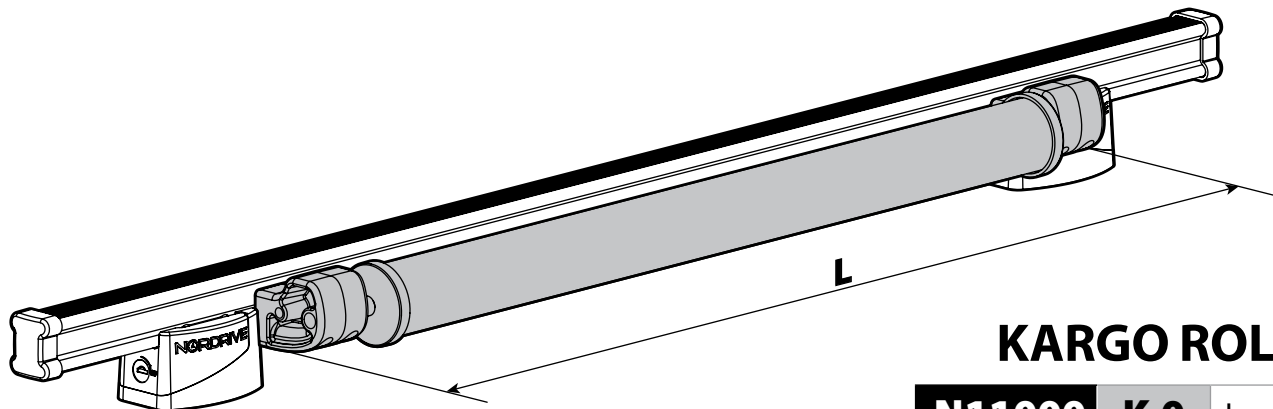

6

7

8

Kargo series

Acciaio / Steel

KARGO ROLLER

N11000	K-0	L = 64 cm
N11003	K-7	L = 96 cm

LOAD STOPS