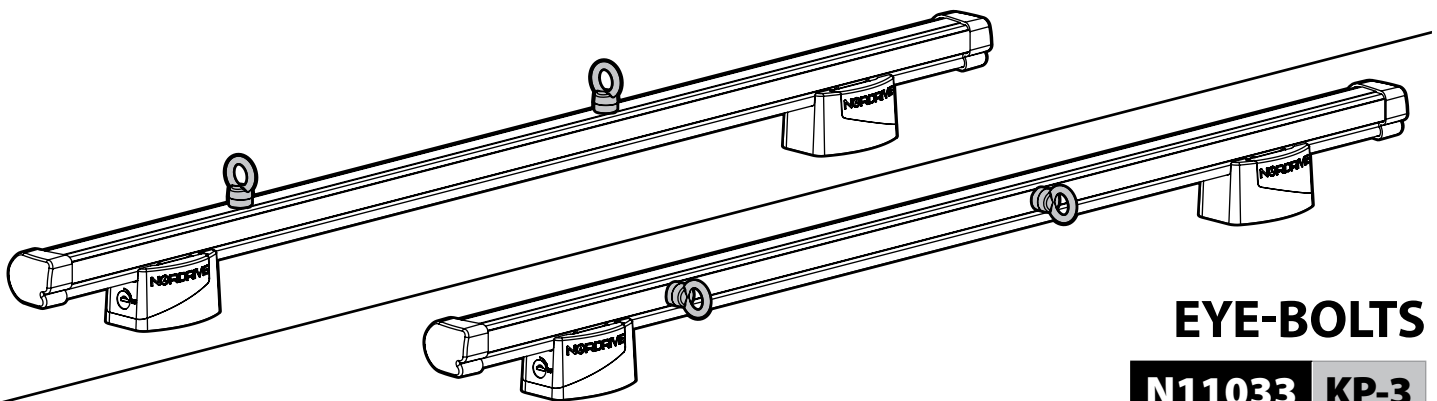

EYE-BOLTS

N11033	KP-3