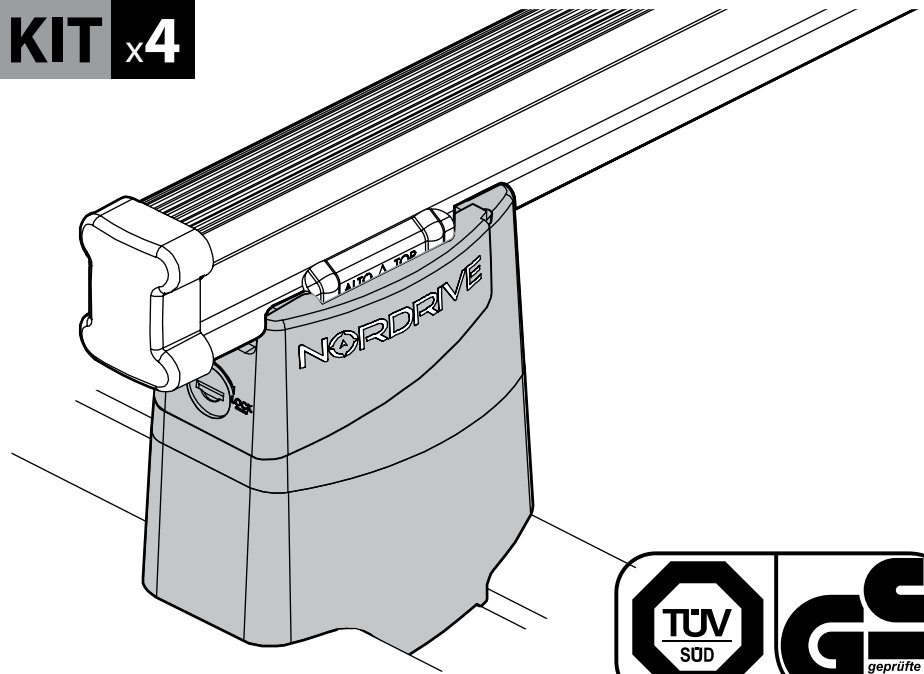

Art. **N30192**

CITROËN JUMPY

2000
01/07→03/16

FIAT SCUDO

2000
01/07→04/16

PEUGEOT EXPERT

2000
01/07→03/16

PEUGEOT EXPERT TEPEE

2000
01/07→05/16

TOYOTA PROACE

2000
12/13→05/16

KIT x4