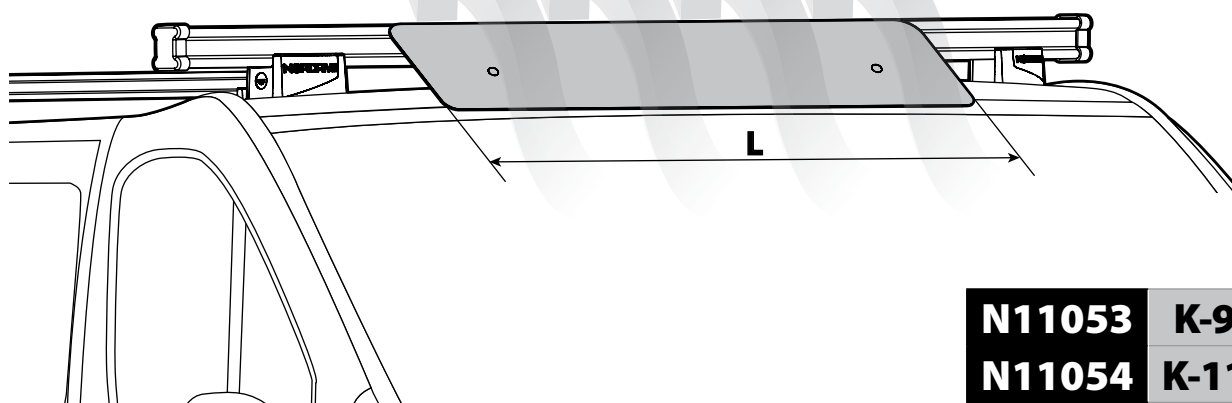

SPOILER

N11053	K-9	L = 95 cm
N11054	K-11	L = 110 cm