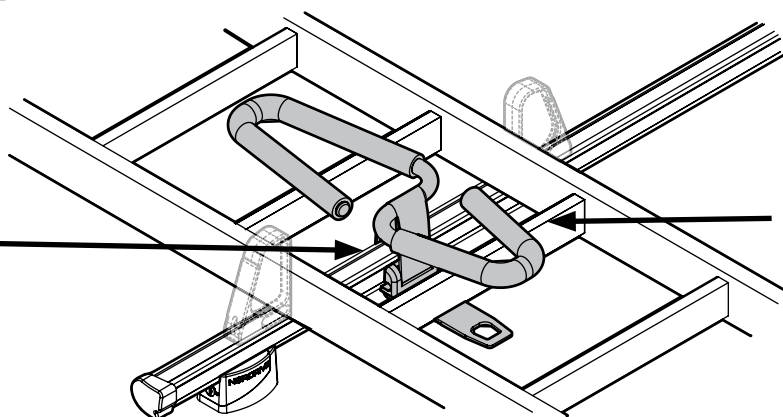

LADDER HOLDER STRAPS

N11065 U-5

LADDER STEP ADAPTER

N11067 U-6