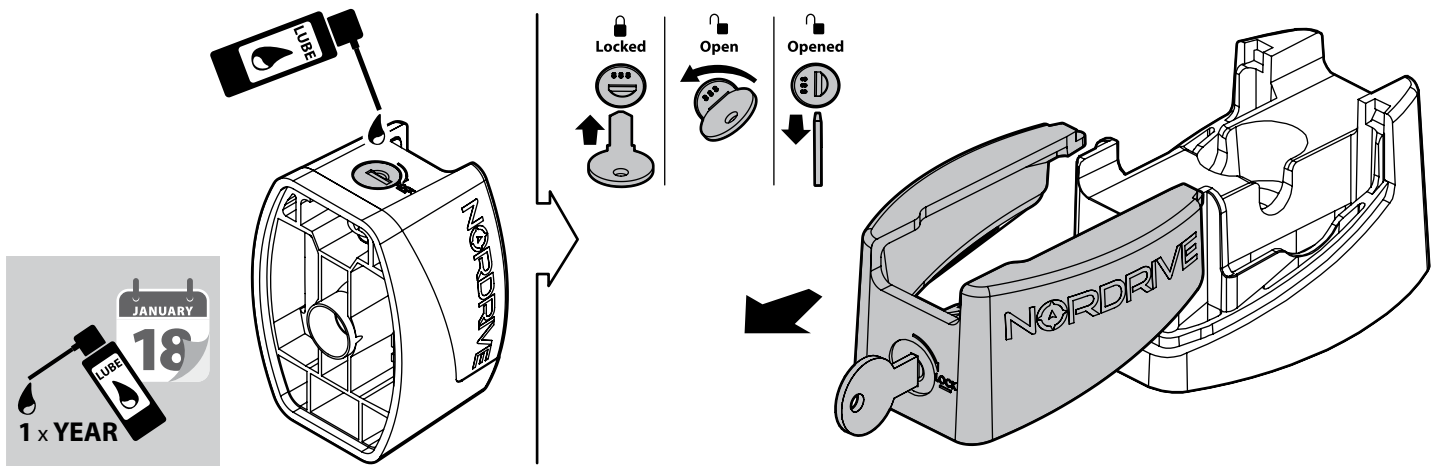

NORDRIVE®

TRANSPORT SOLUTIONS

Art. **N30192**