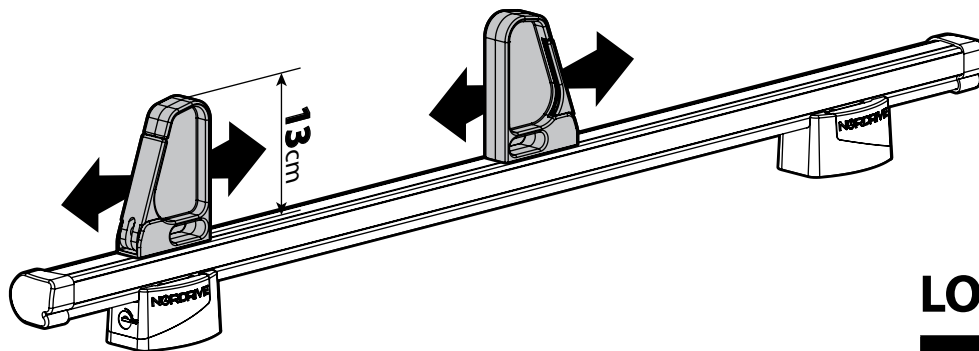

LOAD STOPS

N11031	KP-1