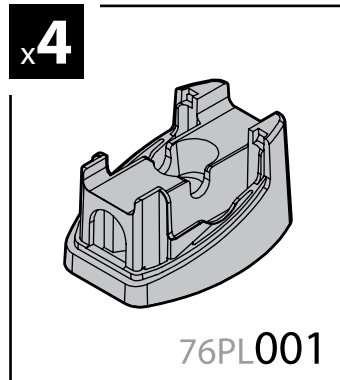

NORDRIVE®

TRANSPORT SOLUTIONS

Art. **N30192**