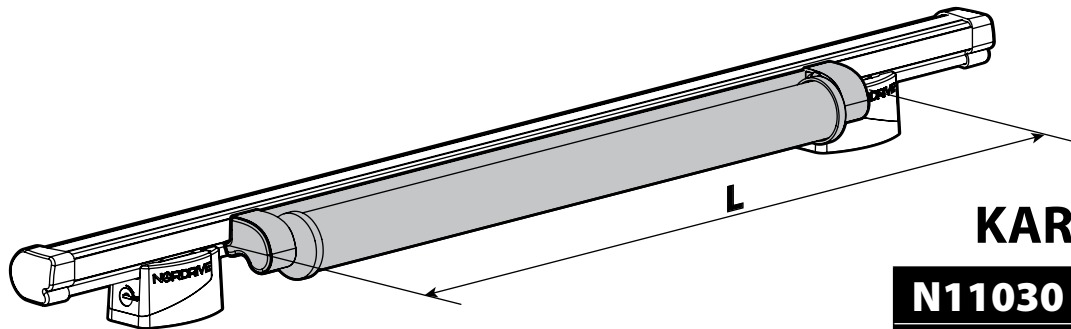

N11001 K-1

LOAD STOPS

N11002 K-2

SPOILER

N11053	K-9	L = 95 cm
N11054	K-11	L = 110 cm

OPTIONALS PER / FOR / FÜR:

Kargo-Plus series

Alluminio / Aluminium