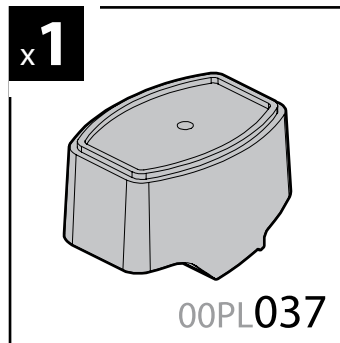

NORDRIVE®

TRANSPORT SOLUTIONS

Art. **N30192**